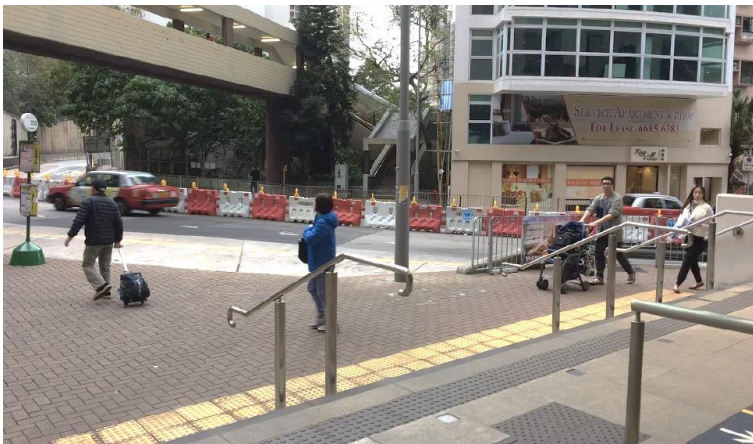

To go to Loke Yew Hall/ Main Building, please leave HKU Station at Exit A1

Exit A1

Press 'G' for 'Pokfulam Road'

Follow the red arrows as shown below to reach G/F of Main Building:

Please go to the venue assigned and remember to bring the required documents as mentioned in the website.