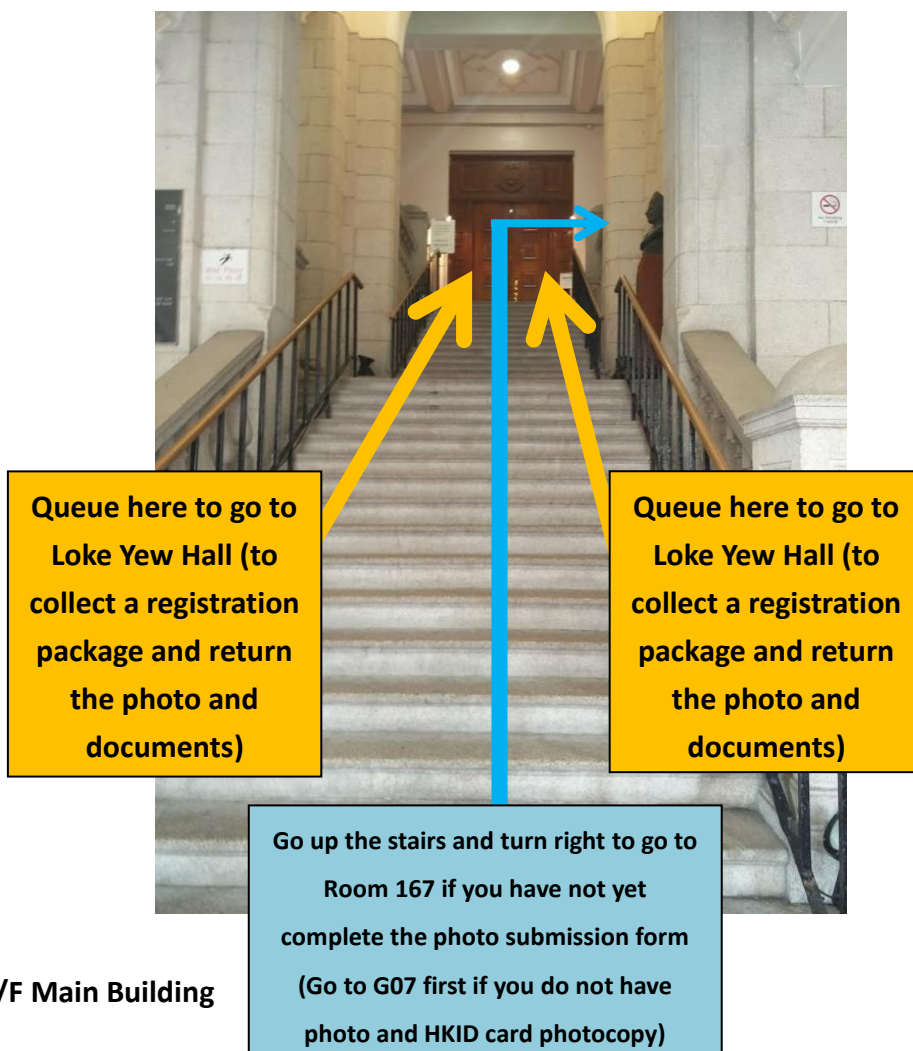

To go to Loke Yew Hall/ Main Building, please leave HKU Station at Exit A1

Exit A1

Press 'G' for 'Pokfulam Road'

Follow the red arrows as shown below to reach G/F of Main Building:

Please go to the venue assigned and remember to bring the required documents as mentioned in the website.

Floor Plan of 1/F Main Building