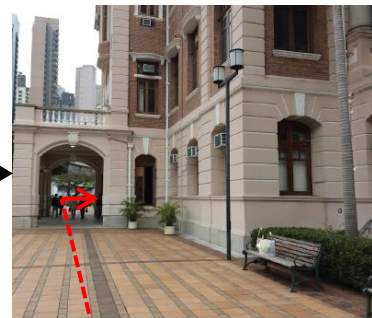

To go to Loke Yew Hall/ Main Building, please leave HKU Station at Exit A1

Exit A1

Press 'G' for 'Pokfulam Road'

Follow the red arrows as shown below to reach G/F of Main Building:

Please go to the venue assigned and remember to bring the required documents as mentioned in the website.